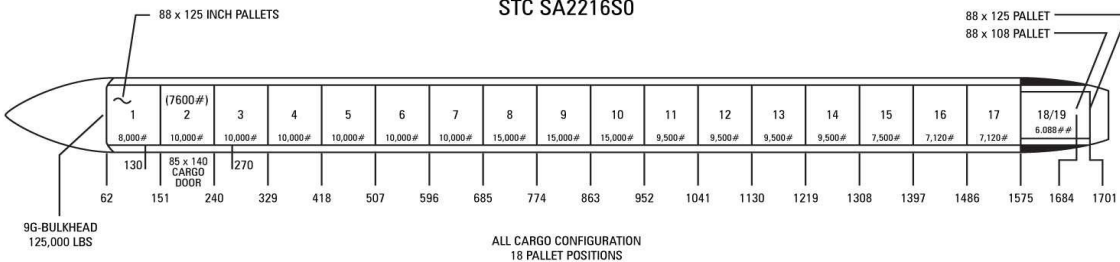

AIRCRAFT LEASE INTERNATIONAL

GLOBAL PORTER INC., 8543 DOVER BROOK DRIVE, PALM BEACH GARDENS, FL 33410, USA.
TEL: 1-772-245-6225, EMAIL: info@aircraftlease.net, Web: www.aircraftlease.net

**Aircraft Lease
International**

Note: All dimensions are shown in inches

88 x 125 IN. PALLETS

STC SA2216S0

ALL CARGO CONFIGURATION
18 PALLET POSITIONS

DC-8-63/73
COMPARTMENT LIMITATIONS

Note: Area of each compartment is 11,125 In² (TYP)

AIRCRAFT LEASE INTERNATIONAL