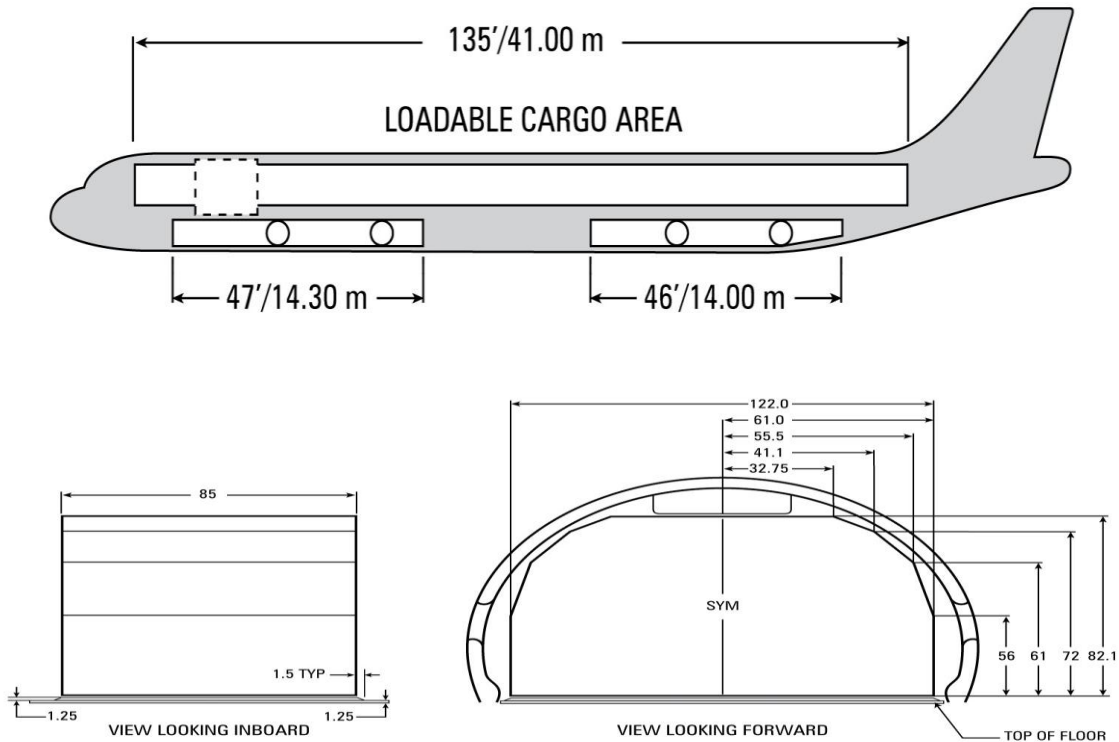

**Aircraft Lease
International**

DC 8 – 63 FREIGHTER

Specifications:

Maximum Payload: 45,000 kgs
Maximum Take Off Weight; 161,025 kgs
Upper Cargo Hold Dimensions; 41x3.12x2.10 metres
Cargo door size; 3.50 x 2.10 m
Noise category; Stage 3
Upper deck can load 18 pallets
Cruise speed: 492 kts
Cabin volume (upper and lower); 305 cbm
Wingspan 45.23m

Note: All dimensions are shown in inches

88 x 125 IN. PALLETS

STC SA2216S0

ALL CARGO CONFIGURATION
18 PALLET POSITIONS

DC-8-63/73
COMPARTMENT LIMITATIONS

Note: Area of each compartment is 11,125 In² (TYP)

AIRCRAFT LEASE INTERNATIONAL